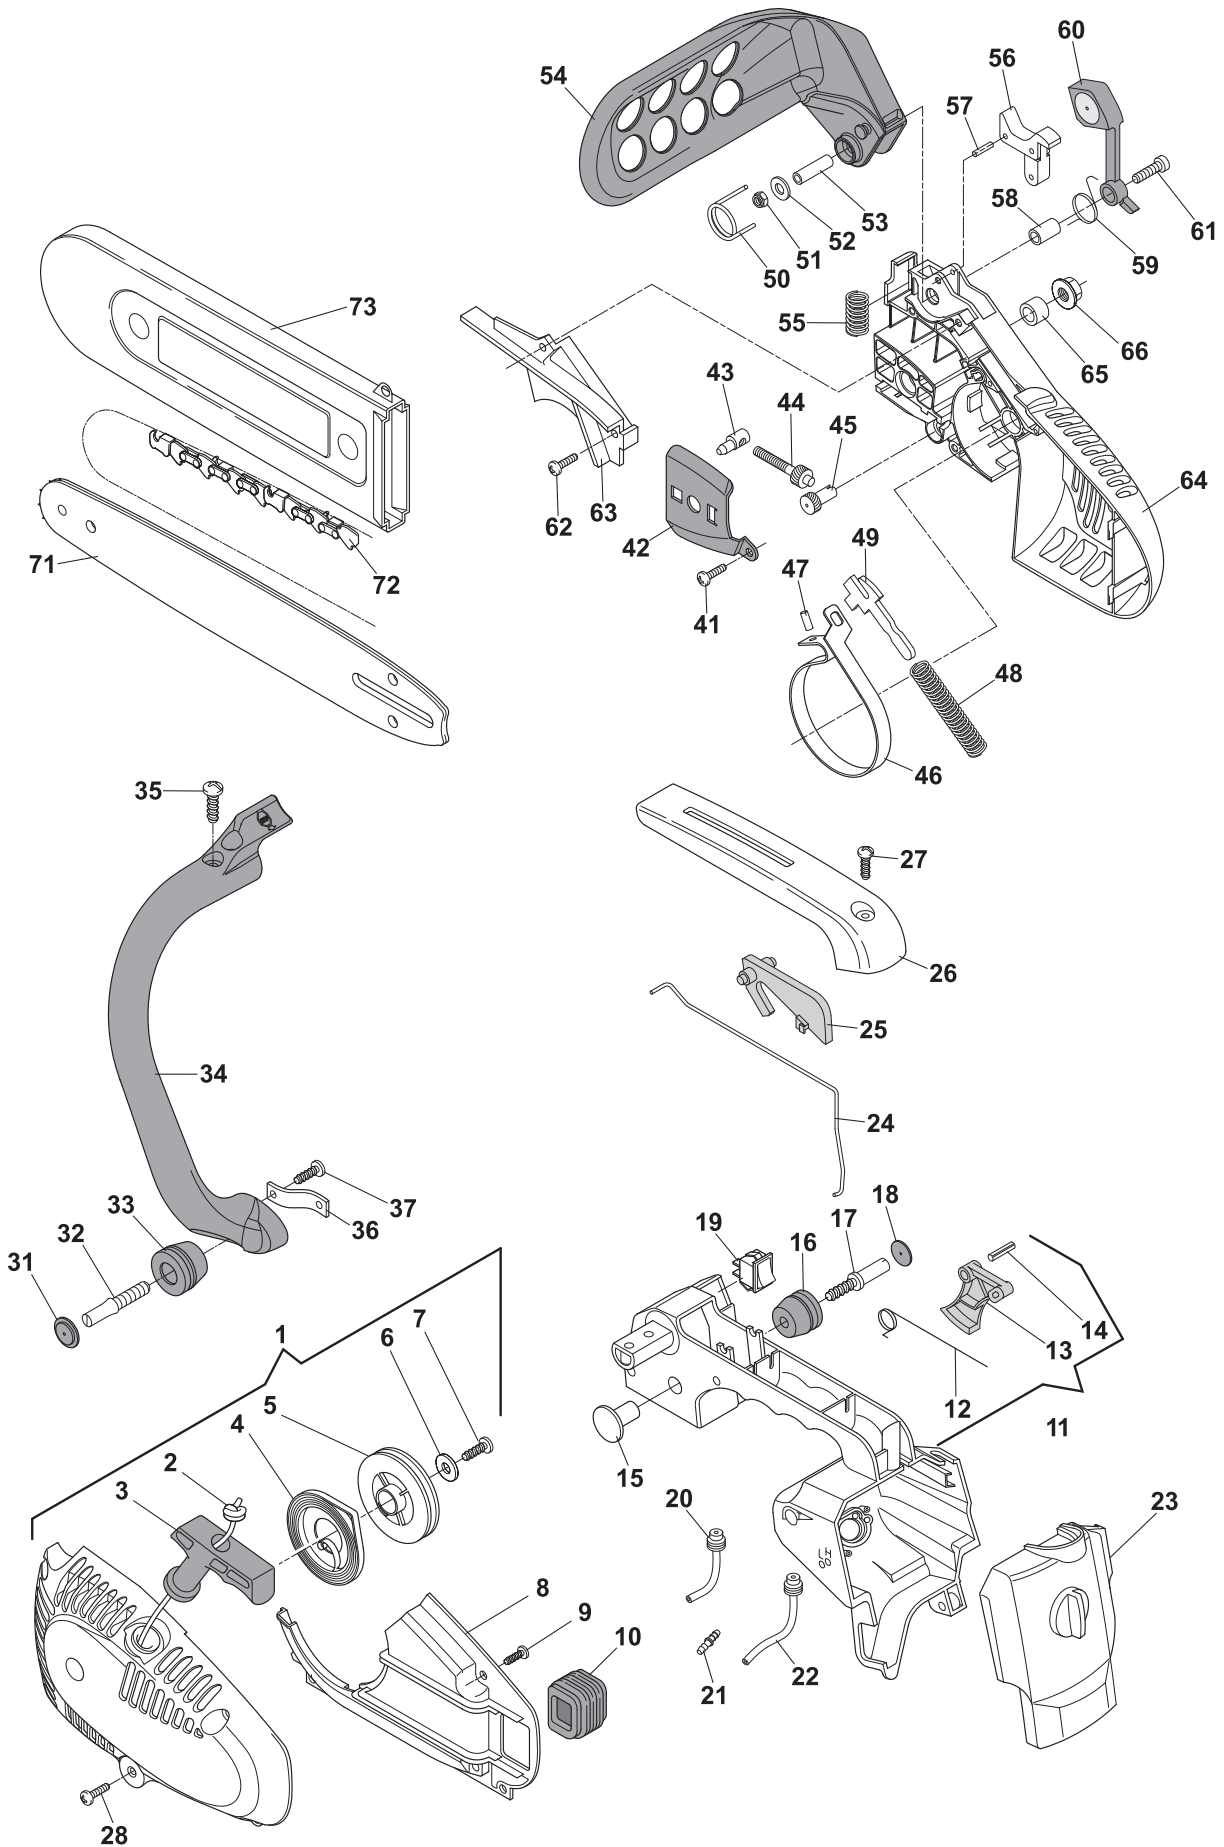

N°	Code	Q.ty	Descrizione	Description	Description	Beschreibung	Remarks
59	23430558/0	1	Molla	Spring	Ressort	Feder	
60	23080000/0	1	Contrappeso	Balance Weigth	Contrepoids	Gegengewicht	
61	23878006/0	1	Vite	Screw	Vis	Schraube	
62	23878009/0	3	Vite	Screw	Vis	Schraube	
63	23109515/0	1	Coperchio Freno	Brake Cover	Couvercle Frein	Bremsdeckel	
64	23059008/0	1	Carter Frizione Giallo	Clutch Housing Yellow	Carter Friction Jaune	Kupplungsgeh. Gelb	
64	23059009/0	1	Carter Frizione Rosso	Clutch Housing Red	Carter Friction Rouge	Kupplungsgeh. Rot	
65	3641380	1	Boccola	Bushing	Douille	Büchse	
66	2670120	1	Dado	Nut	Ecrou	Mutter	
71	23900300/0	1	Barra 10" - 3/8"	Guide Bar 10" - 3/8"	Guide 10" - 3/8"	Stange 10" - 3/8"	10" 3/8"mini .050"/1.3mm
71	23900301/0	1	Barra 10" - 1/4" Carving	Guide Bar 10" - 1/4"	Guide 10" - 1/4"	Stange 10" - 1/4"	10" Carving 1/4"mini .050"/1.3mm
72	23920103/0	1	Catena 10" - 3/8"	Chain 10" - 3/8"	Chaîne 10" - 3/8"	Kette 10" - 3/8"	10" 3/8" .050 1.3 mm - 40E 91VG
72	23920104/0	1	Catena 10" - 1/4 " Carving	Chain 10" - 1/4"	Chaîne 10" - 1/4"	Kette 10" - 1/4"	10" 1/4" .050 1.3 mm - 60E 25AP
73	23085000/0	1	Copribarra	Chain Cover	Protège-Guide	Schw. Stangenabde- ckung